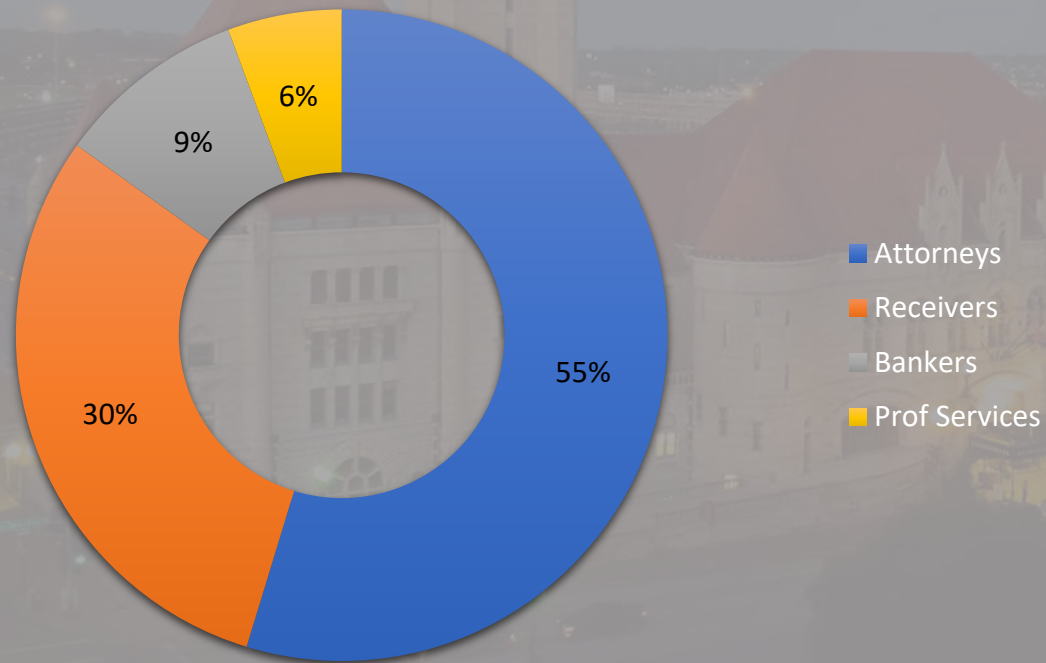

2023 | CRA Annual Conference

AUGUST 21 - 23, 2023

St. Louis Union Station

COMMERCIALRECEIVER.ORG/ANNUAL-CONFERENCE

2023 Announcement

tation
CONFERENCE

About CRA Membership

Members