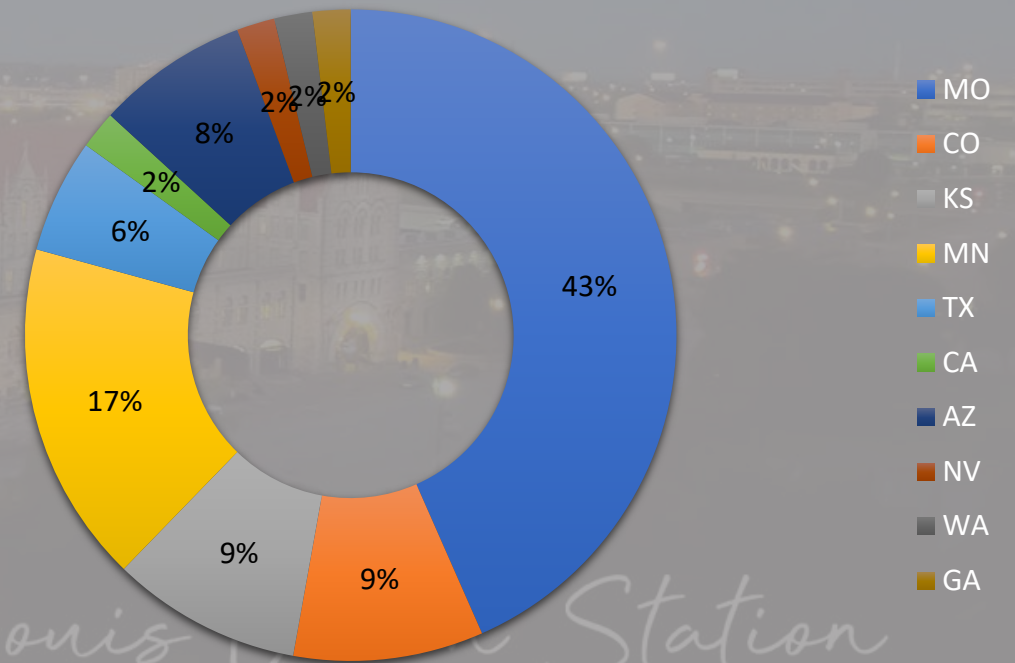

Locations

St. Louis Union Station